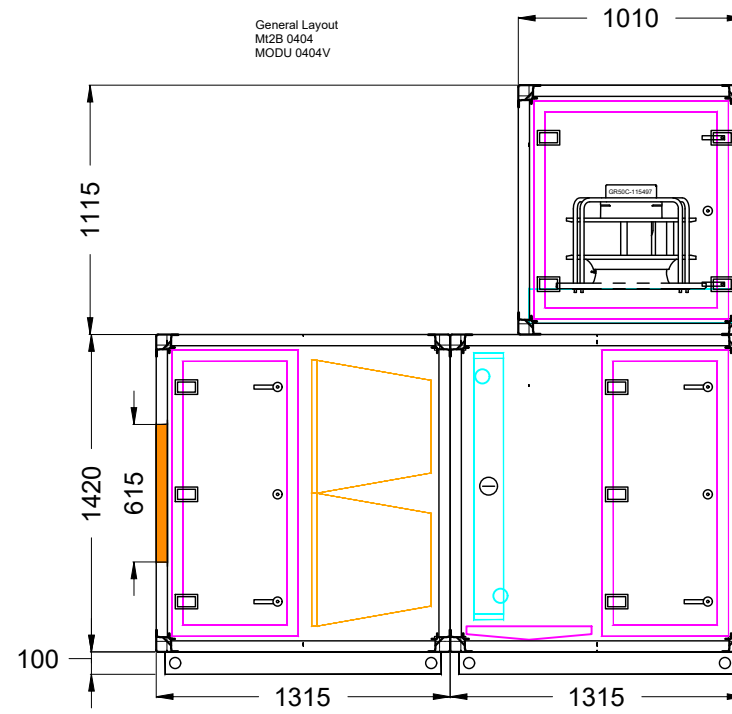

Top View

Right View

General Layout
M12B 0404
MODU 0404V

UNLESS OTHERWISE SPECIFIED
DIMENSIONS ARE IN MILLIMETERS
BREAK AND DEBUR ALL SHARP EDGES

DO NOT SCALE DRAWING

Rev	By	Date	Description
00	Toh	21/11/2017	Initial Released

AIR DESIGN PTY. LTD. © A.C.N. 010 185 958
45 NESTOR DRIVE, MEADOWBROOK, QUEENSLAND, AUSTRALIA. 4131
TELEPHONE: (07) 32 999 888 FACSIMILE: (07) 32 999 800

DRAWN: Toh	DATE: 21/11/2017	General Layout MODU 0404V	
CHKED: --	DATE: --	-	
APPRD: --	DATE: --	-	
DRAWING NO: -	REV: 00	SCALE: N.T.S.	SIZE: A3